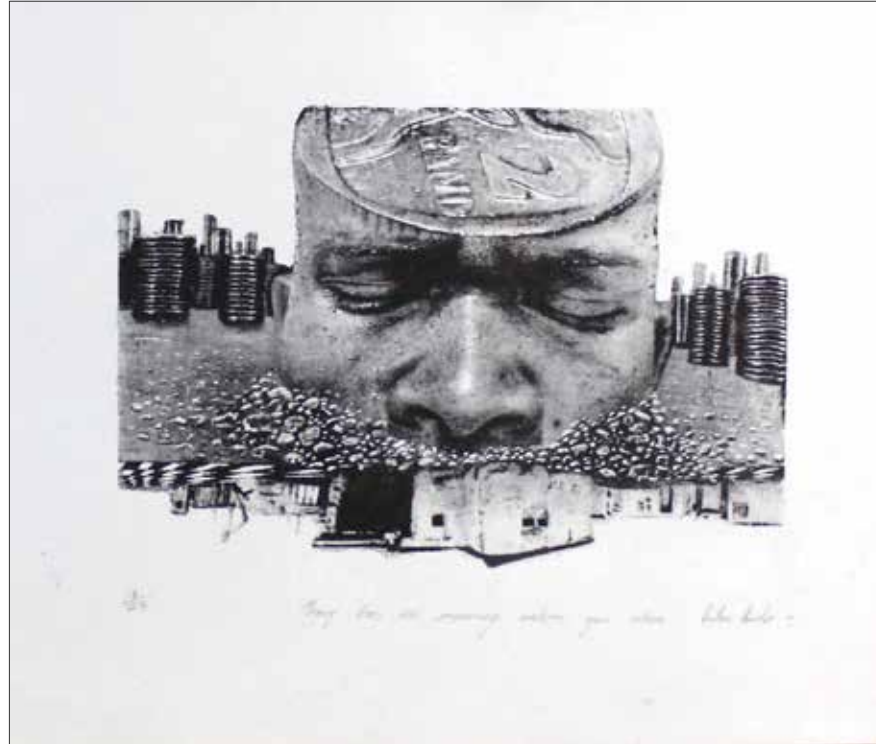

**VICTOR
KUSTER**

Title | Money has no meaning...

Artist | Ishmael M. Ngobeni

Category | Unspecified

Medium | Lithograph

Year | 2015

Edition | 13/25

Size | 39cm x 33cm (w x l)