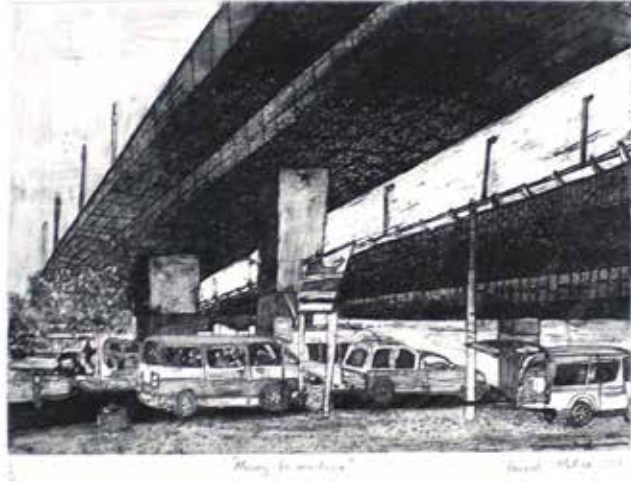

Edition | 3/30

Size | 50cm x 35,5cm (wxl)

Price | R 600.00

**VINCENT
MAFISA**

Title | Moving to Newtown

Artist | Vincent Mafisa

Category | Unspecified

Medium | Etching