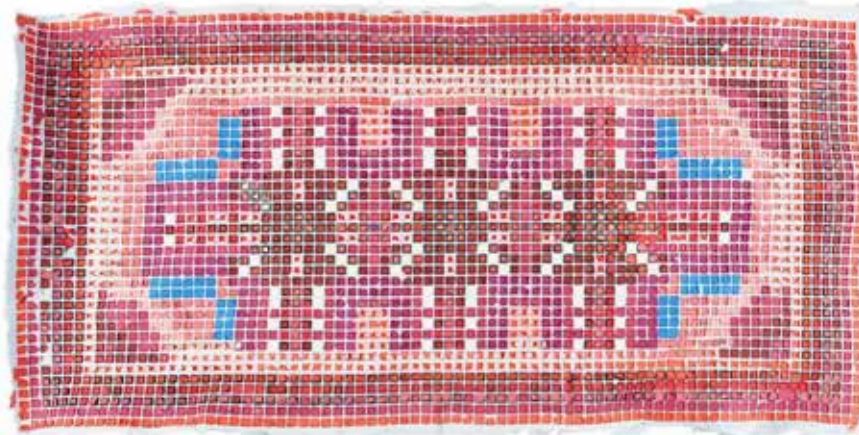

**LANDI
RAUBEN -
HEIMER**

Title | Cochineal I

Artist | Landi Raubenheimer

Category | Unspecified

Medium | 100% Cotton Rag Paper Pulp

Year | 2015

Edition | 1/1

Size | 120cm x 60cm (wxl)

Price | R 16,499.99