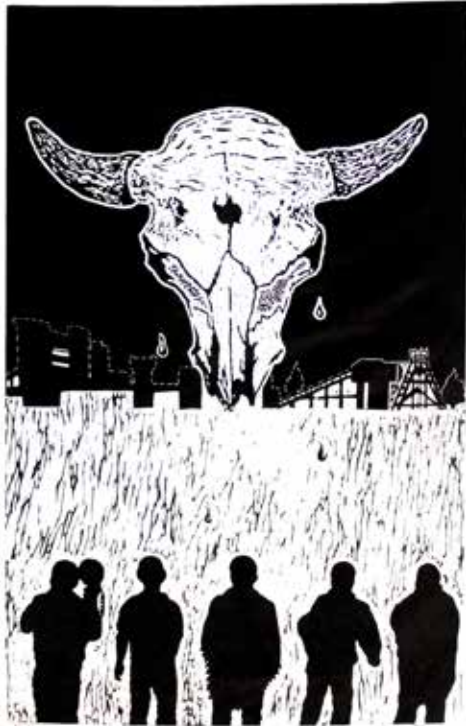

**VUMELANI
SIBEKA**

Title | Five brave men
Artist | Vumelani Sibeka
Category | Unspecified
Medium | Linocut

Year | 2016
Edition | A/P 1/1, OE 7
Size | 73,5cm x 49.5cm (wxl)
Price | R 5,000.00