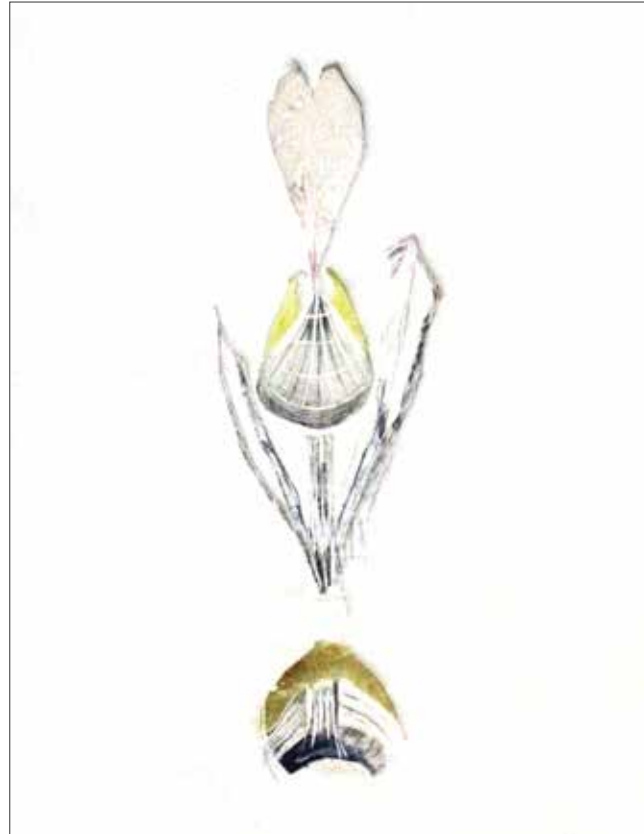

Medium | Paper Pulp Embossed

Year | 2016

Edition | EV 7/7

Size | 61cm x 78cm (w x l)

Price | R 4,235.00

**FLEUR
DE BONDT**

Title | Mutation II

Artist | Fleur De Bondt